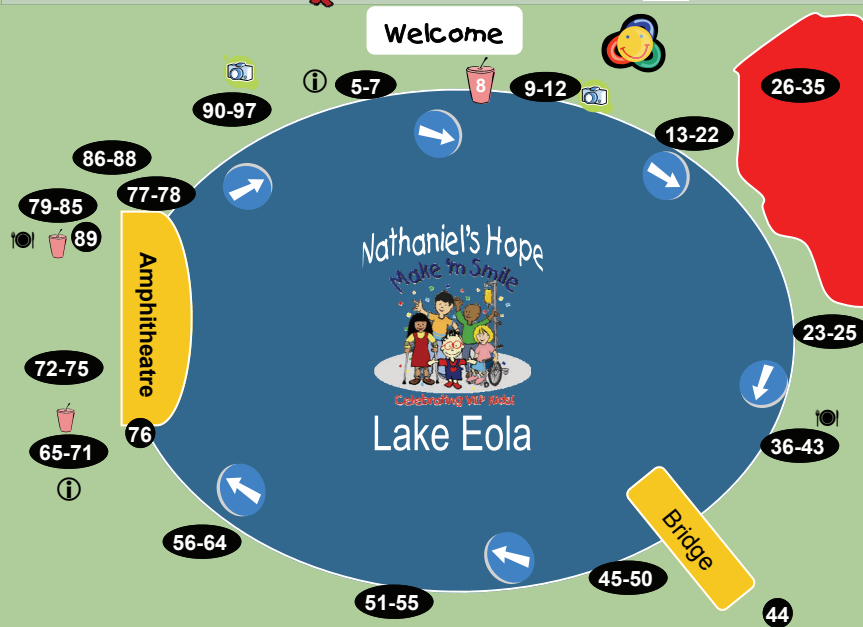

1 VIP Valet Svc 2 3 VIP & Buddy Registration

Broadway

Hillman

LAKE EOLA ACTIVITIES

Welcome

Lake Eola

Amphitheatre

Bridge